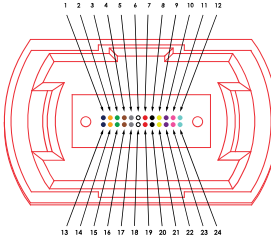

2	Category	Jacket O.D.	Jacket Material	Color
	OM4(50/125um)	ø3.50mm	PVC OFNP	Aqua

GT-MPOFF24yM4A-xM

MPO-F/MPO-F 24-Fiber Method-y Multimode OM4 50/125, OFNP Plenum, Aqua-xM

Cable Polarity Options

PIN OUT			
MPO 1		MPO 2	
FIBER COLOR	MTP PIN POSITION KEY UP	FIBER COLOR	MTP PIN POSITION KEY DOWN
BLUE	1	BLUE	13
ORANGE	2	ORANGE	14
GREEN	3	GREEN	15
BROWN	4	BROWN	16
GREY	5	GREY	17
WHITE	6	WHITE	18
RED	7	RED	19
BLACK	8	BLACK	20
YELLOW	9	YELLOW	21
PURPLE	10	PURPLE	22
PINK	11	PINK	23
AQUA	12	AQUA	24
ROW 2			
BLUE	13	BLUE	1
ORANGE	14	ORANGE	2
GREEN	15	GREEN	3
BROWN	16	BROWN	4
GREY	17	GREY	5
WHITE	18	WHITE	6
RED	19	RED	7
BLACK	20	BLACK	8
YELLOW	21	YELLOW	9
PURPLE	22	PURPLE	10
PINK	23	PINK	11
AQUA	24	AQUA	12

MPO-24 Connector Fiber Assignments

PIN OUT			
MPO 1		MPO 2	
FIBER COLOR	MTP PIN POSITION KEY UP	FIBER COLOR	MTP PIN POSITION KEY UP
BLUE	1	BLUE	24
ORANGE	2	ORANGE	23
GREEN	3	GREEN	22
BROWN	4	BROWN	21
GREY	5	GREY	20
WHITE	6	WHITE	19
RED	7	RED	18
BLACK	8	BLACK	17
YELLOW	9	YELLOW	16
PURPLE	10	PURPLE	15
PINK	11	PINK	14
AQUA	12	AQUA	13
ROW 2			
BLUE	13	BLUE	12
ORANGE	14	ORANGE	11
GREEN	15	GREEN	10
BROWN	16	BROWN	9
GREY	17	GREY	8
WHITE	18	WHITE	7
RED	19	RED	6
BLACK	20	BLACK	5
YELLOW	21	YELLOW	4
PURPLE	22	PURPLE	3
PINK	23	PINK	2
AQUA	24	AQUA	1

MPO-24 Connector Fiber Assignments

PIN OUT			
MPO 1		MPO 2	
FIBER COLOR	MTP PIN POSITION KEY UP	FIBER COLOR	MTP PIN POSITION KEY DOWN
BLUE	1	BLUE	14
ORANGE	2	ORANGE	13
GREEN	3	GREEN	16
BROWN	4	BROWN	15
GREY	5	GREY	18
WHITE	6	WHITE	17
RED	7	RED	20
BLACK	8	BLACK	19
YELLOW	9	YELLOW	22
PURPLE	10	PURPLE	21
PINK	11	PINK	24
AQUA	12	AQUA	23
ROW 2			
BLUE	13	BLUE	2
ORANGE	14	ORANGE	1
GREEN	15	GREEN	4
BROWN	16	BROWN	3
GREY	17	GREY	6
WHITE	18	WHITE	5
RED	19	RED	8
BLACK	20	BLACK	7
YELLOW	21	YELLOW	10
PURPLE	22	PURPLE	9
PINK	23	PINK	12
AQUA	24	AQUA	11