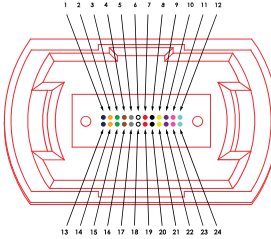

2	Category	Jacket O.D.	Jacket Material	Color
	OM4(50/125um)	ø3.50mm	PVC OFNP	Aqua

GT-MPOFF24yM4A-xM

MPO-F/MPO-F 24-Fiber Method-y Multimode OM4 50/125, OFNP Plenum, Aqua-xM

Cable Polarity Options

PIN OUT			
MPO 1		MPO 2	
FIBER COLOR	MTP PIN POSITION KEY UP	FIBER COLOR	MTP PIN POSITION KEY DOWN
BLUE	1	BLUE	13
ORANGE	2	ORANGE	14
GREEN	3	GREEN	15
BROWN	4	BROWN	16
GREY	5	GREY	17
WHITE	6	WHITE	18
RED	7	RED	19
BLACK	8	BLACK	20
YELLOW	9	YELLOW	21
PURPLE	10	PURPLE	22
PINK	11	PINK	23
AQUA	12	AQUA	24
ROW 2			
BLUE	13	BLUE	1
ORANGE	14	ORANGE	2
GREEN	15	GREEN	3
BROWN	16	BROWN	4
GREY	17	GREY	5
WHITE	18	WHITE	6
RED	19	RED	7
BLACK	20	BLACK	8
YELLOW	21	YELLOW	9
PURPLE	22	PURPLE	10
PINK	23	PINK	11
AQUA	24	AQUA	12

MPO-24 Connector Fiber Assignments

PIN OUT			
MPO 1		MPO 2	
FIBER COLOR	MTP PIN POSITION KEY UP	FIBER COLOR	MTP PIN POSITION KEY UP
BLUE	1	BLUE	24
ORANGE	2	ORANGE	23
GREEN	3	GREEN	22
BROWN	4	BROWN	21
GREY	5	GREY	20
WHITE	6	WHITE	19
RED	7	RED	18
BLACK	8	BLACK	17
YELLOW	9	YELLOW	16
PURPLE	10	PURPLE	15
PINK	11	PINK	14
AQUA	12	AQUA	13
ROW 2			
BLUE	13	BLUE	12
ORANGE	14	ORANGE	11
GREEN	15	GREEN	10
BROWN	16	BROWN	9
GREY	17	GREY	8
WHITE	18	WHITE	7
RED	19	RED	6
BLACK	20	BLACK	5
YELLOW	21	YELLOW	4
PURPLE	22	PURPLE	3
PINK	23	PINK	2
AQUA	24	AQUA	1

MPO-24 Connector Fiber Assignments

PIN OUT			
MPO 1		MPO 2	
FIBER COLOR	MTP PIN POSITION KEY UP	FIBER COLOR	MTP PIN POSITION KEY DOWN
BLUE	1	BLUE	14
ORANGE	2	ORANGE	13
GREEN	3	GREEN	16
BROWN	4	BROWN	15
GREY	5	GREY	18
WHITE	6	WHITE	17
RED	7	RED	20
BLACK	8	BLACK	19
YELLOW	9	YELLOW	22
PURPLE	10	PURPLE	21
PINK	11	PINK	24
AQUA	12	AQUA	23
ROW 2			
BLUE	13	BLUE	2
ORANGE	14	ORANGE	1
GREEN	15	GREEN	4
BROWN	16	BROWN	3
GREY	17	GREY	6
WHITE	18	WHITE	5
RED	19	RED	8
BLACK	20	BLACK	7
YELLOW	21	YELLOW	10
PURPLE	22	PURPLE	9
PINK	23	PINK	12
AQUA	24	AQUA	11