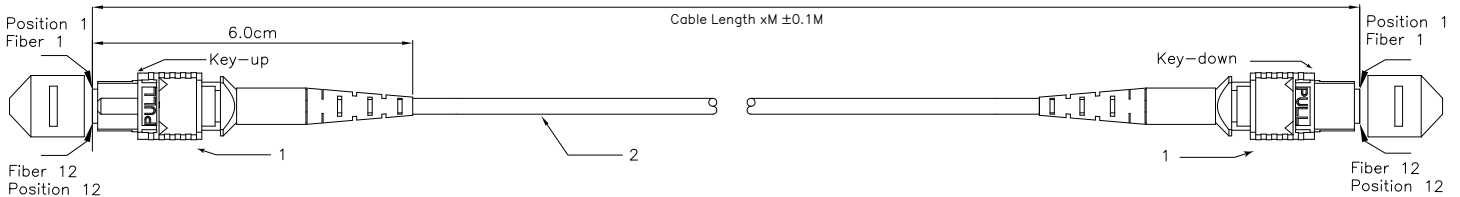

GT-MPOFF24yM4A-xM

MPO-F/MPO-F 24-Fiber Method-y Multimode OM4 50/125, OFNP Plenum, Aqua- xM

The GigaTech Products **GT-MPOFF24yM4A-xM** fiber optic patch cord is ideal for short distance patching applications. These fiber optic cables have been built to exceed industry standards and are tested for insertion loss and reflectance on all connectors. They are constructed using Corning glass within UL certified OFNP (Plenum) rated jacket with Kevlar yarn, and are factory terminated resulting in uncompromised performance.

Performance:

Insertion Loss (max.): <0.35dB
 Optical Return Loss: >20dB
 Storage Temperature: -40°C +80°C
 Operation Temperature: -20°C +70°C
 Attenuation dB/km max.: 1.0

Fiber:

Core Diameter: 50µm
 Cladding Diameter: 125µm
 Inner Strength Material: Kevlar
 Connector Type (1): MPO
 Connector Style(1): Single
 Connector Type (2): MPO
 Connector Style (2): Single

Jacket:

Jacket Size: 3.5mm
 Jacket Style: Multifiber PVC
 Jacket Color: Aqua
 Fire Rating: OFNP (Plenum)

1	Mode	Ferrule	Housing	Clip	Boot	Cap
	MM	24 Fiber MM Low Loss	Aqua(PBT)	Ivory(PP)	Black(TPR)	Black(TPR)

2	Category	Jacket O.D.	Jacket Material	Color
	OM4(50/125um)	ø3.50mm	PVC OFNP	Aqua

GT-MPOFF24yM4A-xM

MPO-F/MPO-F 24-Fiber Method-y Multimode OM4 50/125, OFNP Plenum, Aqua-xM

Cable Polarity Options

PIN OUT			
MPO 1		MPO 2	
FIBER COLOR	MTP PIN POSITION KEY UP	FIBER COLOR	MTP PIN POSITION KEY DOWN
BLUE	1	BLUE	13
ORANGE	2	ORANGE	14
GREEN	3	GREEN	15
BROWN	4	BROWN	16
GREY	5	GREY	17
WHITE	6	WHITE	18
RED	7	RED	19
BLACK	8	BLACK	20
YELLOW	9	YELLOW	21
PURPLE	10	PURPLE	22
PINK	11	PINK	23
AQUA	12	AQUA	24
ROW 2			
BLUE	13	BLUE	1
ORANGE	14	ORANGE	2
GREEN	15	GREEN	3
BROWN	16	BROWN	4
GREY	17	GREY	5
WHITE	18	WHITE	6
RED	19	RED	7
BLACK	20	BLACK	8
YELLOW	21	YELLOW	9
PURPLE	22	PURPLE	10
PINK	23	PINK	11
AQUA	24	AQUA	12