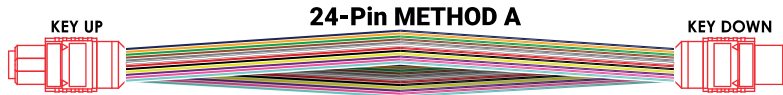

Jacket:

Jacket Size: 3.5mm
 Jacket Style: Multifiber PVC
 Jacket Color: Aqua
 Fire Rating: OFNP (Plenum)

1	Mode	Ferrule	Housing	Clip	Boot	Cap
	MM	24 Fiber MM Low Loss	Aqua(PBT)	Ivory(PP)	Black(TPR)	Black(TPR)

2	Category	Jacket O.D.	Jacket Material	Color
	OM4(50/125um)	ø3.50mm	PVC OFNP	Aqua

GT-MPOFF24yM4A-xM

MPO-F/MPO-F 24-Fiber Method-y Multimode OM4 50/125, OFNP Plenum, Aqua-xM

Cable Polarity Options

PIN OUT			
MPO 1		MPO 2	
FIBER COLOR	MTP PIN POSITION KEY UP	FIBER COLOR	MTP PIN POSITION KEY DOWN
BLUE	1	BLUE	13
ORANGE	2	ORANGE	14
GREEN	3	GREEN	15
BROWN	4	BROWN	16
GREY	5	GREY	17
WHITE	6	WHITE	18
RED	7	RED	19
BLACK	8	BLACK	20
YELLOW	9	YELLOW	21
PURPLE	10	PURPLE	22
PINK	11	PINK	23
AQUA	12	AQUA	24
ROW 2			
BLUE	13	BLUE	1
ORANGE	14	ORANGE	2
GREEN	15	GREEN	3
BROWN	16	BROWN	4
GREY	17	GREY	5
WHITE	18	WHITE	6
RED	19	RED	7
BLACK	20	BLACK	8
YELLOW	21	YELLOW	9
PURPLE	22	PURPLE	10
PINK	23	PINK	11
AQUA	24	AQUA	12