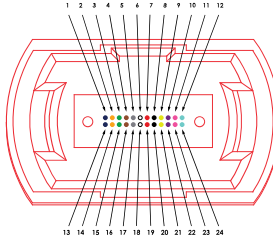

## Cable Polarity Options

PIN OUT			
METHOD "A" KEY UP - KEY DOWN (STRAIGHT THROUGH)			
MPO 1	MPO 2	MPO 1	MPO 2
FIBER COLOR	POSITION	FIBER COLOR	POSITION
BLUE	1	BLUE	13
ORANGE	2	ORANGE	14
GREEN	3	GREEN	15
BROWN	4	BROWN	16
GREY	5	GREY	17
WHITE	6	WHITE	18
RED	7	RED	19
BLACK	8	BLACK	20
YELLOW	9	YELLOW	21
PURPLE	10	PURPLE	22
PINK	11	PINK	23
AQUA	12	AQUA	24
ROW 2			
BLUE	13	BLUE	1
ORANGE	14	ORANGE	2
GREEN	15	GREEN	3
BROWN	16	BROWN	4
GREY	17	GREY	5
WHITE	18	WHITE	6
RED	19	RED	7
BLACK	20	BLACK	8
YELLOW	21	YELLOW	9
PURPLE	22	PURPLE	10
PINK	23	PINK	11
AQUA	24	AQUA	12

MPO-24 Connector Fiber Assignments

PIN OUT			
METHOD "B" KEY UP - KEY UP (CROSSOVER)			
MPO 1	MPO 2	MPO 1	MPO 2
FIBER COLOR	POSITION	FIBER COLOR	POSITION
BLUE	1	BLUE	24
ORANGE	2	ORANGE	23
GREEN	3	GREEN	22
BROWN	4	BROWN	21
GREY	5	GREY	20
WHITE	6	WHITE	19
RED	7	RED	18
BLACK	8	BLACK	17
YELLOW	9	YELLOW	16
PURPLE	10	PURPLE	15
PINK	11	PINK	14
AQUA	12	AQUA	13
ROW 2			
BLUE	13	BLUE	12
ORANGE	14	ORANGE	11
GREEN	15	GREEN	10
BROWN	16	BROWN	9
GREY	17	GREY	8
WHITE	18	WHITE	7
RED	19	RED	6
BLACK	20	BLACK	5
YELLOW	21	YELLOW	4
PURPLE	22	PURPLE	3
PINK	23	PINK	2
AQUA	24	AQUA	1

MPO-24 Connector Fiber Assignments

PIN OUT			
METHOD "C" KEY UP - KEY DOWN (CROSS PAIR)			
MPO 1	MPO 2	MPO 1	MPO 2
FIBER COLOR	POSITION	FIBER COLOR	POSITION
BLUE	1	BLUE	14
ORANGE	2	ORANGE	13
GREEN	3	GREEN	16
BROWN	4	BROWN	15
GREY	5	GREY	18
WHITE	6	WHITE	17
RED	7	RED	20
BLACK	8	BLACK	19
YELLOW	9	YELLOW	22
PURPLE	10	PURPLE	21
PINK	11	PINK	24
AQUA	12	AQUA	23
ROW 2			
BLUE	13	BLUE	2
ORANGE	14	ORANGE	1
GREEN	15	GREEN	4
BROWN	16	BROWN	3
GREY	17	GREY	6
WHITE	18	WHITE	5
RED	19	RED	8
BLACK	20	BLACK	7
YELLOW	21	YELLOW	10
PURPLE	22	PURPLE	9
PINK	23	PINK	12
AQUA	24	AQUA	11