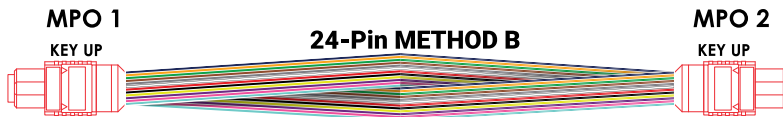

PIN OUT			
METHOD "A" KEY UP - KEY DOWN (STRAIGHT THROUGH)			
MPO 1	MPO 2	MPO 1	MPO 2
FIBER COLOR	POSITION	FIBER COLOR	POSITION
BLUE	1	BLUE	13
ORANGE	2	ORANGE	14
GREEN	3	GREEN	15
BROWN	4	BROWN	16
GREY	5	GREY	17
WHITE	6	WHITE	18
RED	7	RED	19
BLACK	8	BLACK	20
YELLOW	9	YELLOW	21
PURPLE	10	PURPLE	22
PINK	11	PINK	23
AQUA	12	AQUA	24
ROW 2			
BLUE	13	BLUE	1
ORANGE	14	ORANGE	2
GREEN	15	GREEN	3
BROWN	16	BROWN	4
GREY	17	GREY	5
WHITE	18	WHITE	6
RED	19	RED	7
BLACK	20	BLACK	8
YELLOW	21	YELLOW	9
PURPLE	22	PURPLE	10
PINK	23	PINK	11
AQUA	24	AQUA	12

MPO-24 Connector Fiber Assignments