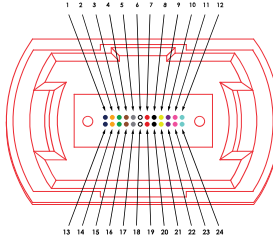

# GT-MPOAFF24yS2Y-xM

MPO-APC Female /MPO-APC Female 24-Fiber Method-y Singlemode OS2 9/125 Plenum Cable Yellow- xM

## Cable Polarity Options

PIN OUT			
METHOD "A" KEY UP - KEY DOWN (STRAIGHT THROUGH)			
MPO 1	MPO 2	MPO 1	MPO 2
FIBER COLOR	POSITION	FIBER COLOR	POSITION
BLUE	1	BLUE	13
ORANGE	2	ORANGE	14
GREEN	3	GREEN	15
BROWN	4	BROWN	16
GREY	5	GREY	17
WHITE	6	WHITE	18
RED	7	RED	19
BLACK	8	BLACK	20
YELLOW	9	YELLOW	21
PURPLE	10	PURPLE	22
PINK	11	PINK	23
AQUA	12	AQUA	24
ROW 2			
BLUE	13	BLUE	1
ORANGE	14	ORANGE	2
GREEN	15	GREEN	3
BROWN	16	BROWN	4
GREY	17	GREY	5
WHITE	18	WHITE	6
RED	19	RED	7
BLACK	20	BLACK	8
YELLOW	21	YELLOW	9
PURPLE	22	PURPLE	10
PINK	23	PINK	11
AQUA	24	AQUA	12

MPO-24 Connector Fiber Assignments

PIN OUT			
METHOD "B" KEY UP - KEY UP (CROSSOVER)			
MPO 1	MPO 2	MPO 1	MPO 2
FIBER COLOR	POSITION	FIBER COLOR	POSITION
BLUE	1	BLUE	24
ORANGE	2	ORANGE	23
GREEN	3	GREEN	22
BROWN	4	BROWN	21
GREY	5	GREY	20
WHITE	6	WHITE	19
RED	7	RED	18
BLACK	8	BLACK	17
YELLOW	9	YELLOW	16
PURPLE	10	PURPLE	15
PINK	11	PINK	14
AQUA	12	AQUA	13
ROW 2			
BLUE	13	BLUE	12
ORANGE	14	ORANGE	11
GREEN	15	GREEN	10
BROWN	16	BROWN	9
GREY	17	GREY	8
WHITE	18	WHITE	7
RED	19	RED	6
BLACK	20	BLACK	5
YELLOW	21	YELLOW	4
PURPLE	22	PURPLE	3
PINK	23	PINK	2
AQUA	24	AQUA	1