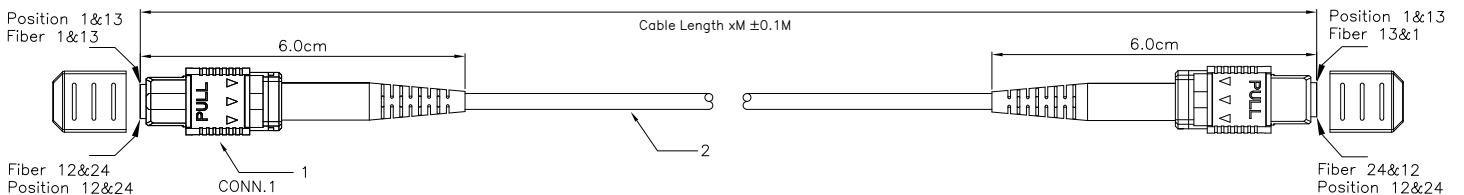

1	Mode	Ferrule	Housing	Boot	Cap
	SM	24 Fiber SM APC Low Loss	Yellow(PBT)	Black(TPR)	Black(TPR)

2	Category	Jacket O.D.	Jacket Material	Color
	OG.65782(9/125um)	ø3.50mm	PVC OFNP	Yellow