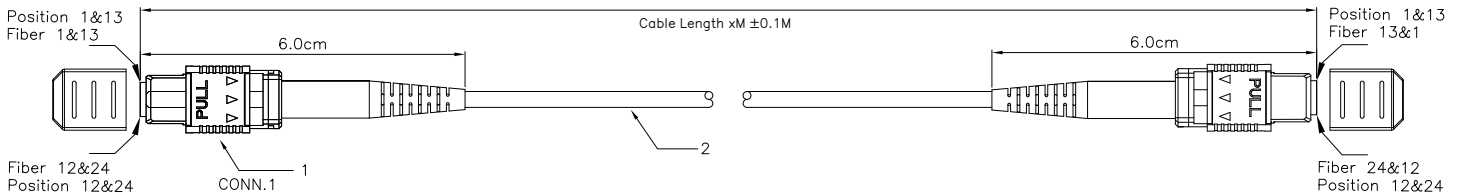

GT-MPFF24yM4A-xM

MTP-F/MTP-F 24-Fiber Method-y Multimode OM4 50/125, OFNP Plenum, Aqua- xM

The GigaTech Products **GT-MPFF24yM4A-xM** fiber optic patch cord is ideal for short distance patching applications. These fiber optic cables have been built to exceed industry standards and are tested for insertion loss and reflectance on all connectors. They are constructed using Corning glass within UL certified OFNP (Plenum) rated jacket with Kevlar yarn, and are factory terminated resulting in uncompromised performance.

Performance:

Insertion Loss (max.): <0.35dB
 Optical Return Loss: >20dB
 Storage Temperature: -40°C +80°C
 Operation Temperature: -20°C +70°C
 Attenuation dB/km max.: 1.0

Fiber:

Core Diameter: 50µm
 Cladding Diameter: 125µm
 Inner Strength Material: Kevlar
 Connector Type (1): MTP
 Connector Style(1): Single
 Connector Type (2): MTP
 Connector Style (2): Single

Jacket:

Jacket Size: 3.5mm
 Jacket Style: Multifiber PVC
 Jacket Color: Aqua
 Fire Rating: OFNP (Plenum)

1	Mode	Ferrule	Housing	Clip	Boot	Cap
	MM	24 Fiber MM Low Loss	Aqua(PBT)	Ivory(PP)	Black(TPR)	Black(TPR)

2	Category	Jacket O.D.	Jacket Material	Color
	OM4(50/125um)	ø3.50mm	PVC OFNP	Aqua

GT-MPFF24yM4A-xM

MTP-F/MTP-F 24-Fiber Method-y Multimode OM4 50/125, OFNP Plenum, Aqua- xM

Cable Polarity Options

PIN OUT			
MTP 1		MTP 2	
FIBER COLOR	MTP PIN POSITION KEY UP	FIBER COLOR	MTP PIN POSITION KEY DOWN
BLUE	1	BLUE	13
ORANGE	2	ORANGE	14
GREEN	3	GREEN	15
BROWN	4	BROWN	16
GREY	5	GREY	17
WHITE	6	WHITE	18
RED	7	RED	19
BLACK	8	BLACK	20
YELLOW	9	YELLOW	21
PURPLE	10	PURPLE	22
PINK	11	PINK	23
AQUA	12	AQUA	24
ROW 2			
BLUE	13	BLUE	1
ORANGE	14	ORANGE	2
GREEN	15	GREEN	3
BROWN	16	BROWN	4
GREY	17	GREY	5
WHITE	18	WHITE	6
RED	19	RED	7
BLACK	20	BLACK	8
YELLOW	21	YELLOW	9
PURPLE	22	PURPLE	10
PINK	23	PINK	11
AQUA	24	AQUA	12