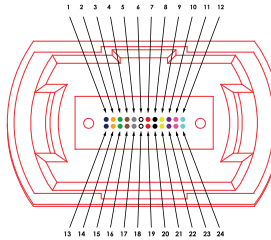

2	Category	Jacket O.D.	Jacket Material	Color
	OM4(50/125um)	ø3.50mm	PVC OFNP	Aqua

GT-MPFF24yM4A-xM

MTP-F/MTP-F 24-Fiber Method-y Multimode OM4 50/125, OFNP Plenum, Aqua- xM

Cable Polarity Options

PIN OUT			
MTP 1		MTP 2	
FIBER COLOR	MTP PIN POSITION KEY UP	FIBER COLOR	MTP PIN POSITION KEY DOWN
BLUE	1	BLUE	13
ORANGE	2	ORANGE	14
GREEN	3	GREEN	15
BROWN	4	BROWN	16
GREY	5	GREY	17
WHITE	6	WHITE	18
RED	7	RED	19
BLACK	8	BLACK	20
YELLOW	9	YELLOW	21
PURPLE	10	PURPLE	22
PINK	11	PINK	23
AQUA	12	AQUA	24
ROW 2			
BLUE	13	BLUE	1
ORANGE	14	ORANGE	2
GREEN	15	GREEN	3
BROWN	16	BROWN	4
GREY	17	GREY	5
WHITE	18	WHITE	6
RED	19	RED	7
BLACK	20	BLACK	8
YELLOW	21	YELLOW	9
PURPLE	22	PURPLE	10
PINK	23	PINK	11
AQUA	24	AQUA	12

MTP-24 Connector Fiber Assignments

PIN OUT			
MTP 1		MTP 2	
FIBER COLOR	MTP PIN POSITION KEY UP	FIBER COLOR	MTP PIN POSITION KEY UP
BLUE	1	BLUE	24
ORANGE	2	ORANGE	23
GREEN	3	GREEN	22
BROWN	4	BROWN	21
GREY	5	GREY	20
WHITE	6	WHITE	19
RED	7	RED	18
BLACK	8	BLACK	17
YELLOW	9	YELLOW	16
PURPLE	10	PURPLE	15
PINK	11	PINK	14
AQUA	12	AQUA	13
ROW 2			
BLUE	13	BLUE	12
ORANGE	14	ORANGE	11
GREEN	15	GREEN	10
BROWN	16	BROWN	9
GREY	17	GREY	8
WHITE	18	WHITE	7
RED	19	RED	6
BLACK	20	BLACK	5
YELLOW	21	YELLOW	4
PURPLE	22	PURPLE	3
PINK	23	PINK	2
AQUA	24	AQUA	1

MTP-24 Connector Fiber Assignments

PIN OUT			
MTP 1		MTP 2	
FIBER COLOR	MTP PIN POSITION KEY UP	FIBER COLOR	MTP PIN POSITION KEY DOWN
BLUE	1	BLUE	14
ORANGE	2	ORANGE	13
GREEN	3	GREEN	16
BROWN	4	BROWN	15
GREY	5	GREY	18
WHITE	6	WHITE	17
RED	7	RED	20
BLACK	8	BLACK	19
YELLOW	9	YELLOW	22
PURPLE	10	PURPLE	21
PINK	11	PINK	24
AQUA	12	AQUA	23
ROW 2			
BLUE	13	BLUE	2
ORANGE	14	ORANGE	1
GREEN	15	GREEN	4
BROWN	16	BROWN	3
GREY	17	GREY	6
WHITE	18	WHITE	5
RED	19	RED	8
BLACK	20	BLACK	7
YELLOW	21	YELLOW	10
PURPLE	22	PURPLE	9
PINK	23	PINK	12
AQUA	24	AQUA	11