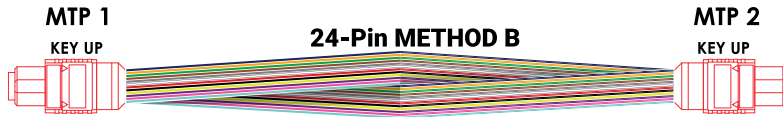

Jacket:

Jacket Size: 3.5mm
 Jacket Style: Multifiber PVC
 Jacket Color: Aqua
 Fire Rating: OFNP (Plenum)

1	Mode	Ferrule	Housing	Clip	Boot	Cap
	MM	24 Fiber MM Low Loss	Aqua(PBT)	Ivory(PP)	Black(TPR)	Black(TPR)

2	Category	Jacket O.D.	Jacket Material	Color
	OM4(50/125um)	ø3.50mm	PVC OFNP	Aqua

GT-MPFF24yM4A-xM

MTP-F/MTP-F 24-Fiber Method-y Multimode OM4 50/125, OFNP Plenum, Aqua- xM

Cable Polarity Options

PIN OUT			
MTP 1		MTP 2	
FIBER COLOR	MTP PIN POSITION KEY UP	FIBER COLOR	MTP PIN POSITION KEY DOWN
BLUE	1	BLUE	13
ORANGE	2	ORANGE	14
GREEN	3	GREEN	15
BROWN	4	BROWN	16
GREY	5	GREY	17
WHITE	6	WHITE	18
RED	7	RED	19
BLACK	8	BLACK	20
YELLOW	9	YELLOW	21
PURPLE	10	PURPLE	22
PINK	11	PINK	23
AQUA	12	AQUA	24
ROW 2			
BLUE	13	BLUE	1
ORANGE	14	ORANGE	2
GREEN	15	GREEN	3
BROWN	16	BROWN	4
GREY	17	GREY	5
WHITE	18	WHITE	6
RED	19	RED	7
BLACK	20	BLACK	8
YELLOW	21	YELLOW	9
PURPLE	22	PURPLE	10
PINK	23	PINK	11
AQUA	24	AQUA	12

MTP-24 Connector Fiber Assignments

PIN OUT			
MTP 1		MTP 2	
FIBER COLOR	MTP PIN POSITION KEY UP	FIBER COLOR	MTP PIN POSITION KEY UP
BLUE	1	BLUE	24
ORANGE	2	ORANGE	23
GREEN	3	GREEN	22
BROWN	4	BROWN	21
GREY	5	GREY	20
WHITE	6	WHITE	19
RED	7	RED	18
BLACK	8	BLACK	17
YELLOW	9	YELLOW	16
PURPLE	10	PURPLE	15
PINK	11	PINK	14
AQUA	12	AQUA	13
ROW 2			
BLUE	13	BLUE	12
ORANGE	14	ORANGE	11
GREEN	15	GREEN	10
BROWN	16	BROWN	9
GREY	17	GREY	8
WHITE	18	WHITE	7
RED	19	RED	6
BLACK	20	BLACK	5
YELLOW	21	YELLOW	4
PURPLE	22	PURPLE	3
PINK	23	PINK	2
AQUA	24	AQUA	1