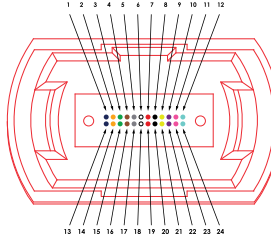

2	Category	Jacket O.D.	Jacket Material	Color
	OM4(50/125um)	ø3.50mm	PVC OFNP	Aqua

GT-MPFF24yM4A-xM

MTP-F/MTP-F 24-Fiber Method-y Multimode OM4 50/125, OFNP Plenum, Aqua- xM

Cable Polarity Options

PIN OUT			
MTP 1		MTP 2	
FIBER COLOR	MTP PIN POSITION KEY UP	FIBER COLOR	MTP PIN POSITION KEY DOWN
BLUE	1	BLUE	13
ORANGE	2	ORANGE	14
GREEN	3	GREEN	15
BROWN	4	BROWN	16
GREY	5	GREY	17
WHITE	6	WHITE	18
RED	7	RED	19
BLACK	8	BLACK	20
YELLOW	9	YELLOW	21
PURPLE	10	PURPLE	22
PINK	11	PINK	23
AQUA	12	AQUA	24
ROW 2			
BLUE	13	BLUE	1
ORANGE	14	ORANGE	2
GREEN	15	GREEN	3
BROWN	16	BROWN	4
GREY	17	GREY	5
WHITE	18	WHITE	6
RED	19	RED	7
BLACK	20	BLACK	8
YELLOW	21	YELLOW	9
PURPLE	22	PURPLE	10
PINK	23	PINK	11
AQUA	24	AQUA	12

MTP-24 Connector Fiber Assignments

PIN OUT			
MTP 1		MTP 2	
FIBER COLOR	MTP PIN POSITION KEY UP	FIBER COLOR	MTP PIN POSITION KEY UP
BLUE	1	BLUE	24
ORANGE	2	ORANGE	23
GREEN	3	GREEN	22
BROWN	4	BROWN	21
GREY	5	GREY	20
WHITE	6	WHITE	19
RED	7	RED	18
BLACK	8	BLACK	17
YELLOW	9	YELLOW	16
PURPLE	10	PURPLE	15
PINK	11	PINK	14
AQUA	12	AQUA	13
ROW 2			
BLUE	13	BLUE	12
ORANGE	14	ORANGE	11
GREEN	15	GREEN	10
BROWN	16	BROWN	9
GREY	17	GREY	8
WHITE	18	WHITE	7
RED	19	RED	6
BLACK	20	BLACK	5
YELLOW	21	YELLOW	4
PURPLE	22	PURPLE	3
PINK	23	PINK	2
AQUA	24	AQUA	1

MTP-24 Connector Fiber Assignments

PIN OUT			
MTP 1		MTP 2	
FIBER COLOR	MTP PIN POSITION KEY UP	FIBER COLOR	MTP PIN POSITION KEY DOWN
BLUE	1	BLUE	14
ORANGE	2	ORANGE	13
GREEN	3	GREEN	16
BROWN	4	BROWN	15
GREY	5	GREY	18
WHITE	6	WHITE	17
RED	7	RED	20
BLACK	8	BLACK	19
YELLOW	9	YELLOW	22
PURPLE	10	PURPLE	21
PINK	11	PINK	24
AQUA	12	AQUA	23
ROW 2			
BLUE	13	BLUE	2
ORANGE	14	ORANGE	1
GREEN	15	GREEN	4
BROWN	16	BROWN	3
GREY	17	GREY	6
WHITE	18	WHITE	5
RED	19	RED	8
BLACK	20	BLACK	7
YELLOW	21	YELLOW	10
PURPLE	22	PURPLE	9
PINK	23	PINK	12
AQUA	24	AQUA	11