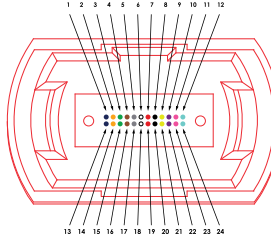

# GT-MPAFF24yS2Y-xM

MTP-APC Female /MTP-APC Female 24-Fiber Method-y Singlemode OS2 9/125 Plenum Cable Yellow- xM

## Cable Polarity Options

PIN OUT			
MTP 1		MTP 2	
FIBER COLOR	MTP PIN POSITION KEY UP	FIBER COLOR	MTP PIN POSITION KEY DOWN
BLUE	1	BLUE	13
ORANGE	2	ORANGE	14
GREEN	3	GREEN	15
BROWN	4	BROWN	16
GREY	5	GREY	17
WHITE	6	WHITE	18
RED	7	RED	19
BLACK	8	BLACK	20
YELLOW	9	YELLOW	21
PURPLE	10	PURPLE	22
PINK	11	PINK	23
AQUA	12	AQUA	24
ROW 2			
BLUE	13	BLUE	1
ORANGE	14	ORANGE	2
GREEN	15	GREEN	3
BROWN	16	BROWN	4
GREY	17	GREY	5
WHITE	18	WHITE	6
RED	19	RED	7
BLACK	20	BLACK	8
YELLOW	21	YELLOW	9
PURPLE	22	PURPLE	10
PINK	23	PINK	11
AQUA	24	AQUA	12

MTP-24 Connector Fiber Assignments

PIN OUT			
MTP 1		MTP 2	
FIBER COLOR	MTP PIN POSITION KEY UP	FIBER COLOR	MTP PIN POSITION KEY UP
BLUE	1	BLUE	24
ORANGE	2	ORANGE	23
GREEN	3	GREEN	22
BROWN	4	BROWN	21
GREY	5	GREY	20
WHITE	6	WHITE	19
RED	7	RED	18
BLACK	8	BLACK	17
YELLOW	9	YELLOW	16
PURPLE	10	PURPLE	15
PINK	11	PINK	14
AQUA	12	AQUA	13
ROW 2			
BLUE	13	BLUE	12
ORANGE	14	ORANGE	11
GREEN	15	GREEN	10
BROWN	16	BROWN	9
GREY	17	GREY	8
WHITE	18	WHITE	7
RED	19	RED	6
BLACK	20	BLACK	5
YELLOW	21	YELLOW	4
PURPLE	22	PURPLE	3
PINK	23	PINK	2
AQUA	24	AQUA	1