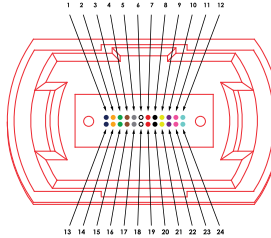

## Cable Polarity Options

PIN OUT			
MTP 1		MTP 2	
FIBER COLOR	MTP PIN POSITION KEY UP	FIBER COLOR	MTP PIN POSITION KEY DOWN
BLUE	1	BLUE	13
ORANGE	2	ORANGE	14
GREEN	3	GREEN	15
BROWN	4	BROWN	16
GREY	5	GREY	17
WHITE	6	WHITE	18
RED	7	RED	19
BLACK	8	BLACK	20
YELLOW	9	YELLOW	21
PURPLE	10	PURPLE	22
PINK	11	PINK	23
AQUA	12	AQUA	24
ROW 2			
BLUE	13	BLUE	1
ORANGE	14	ORANGE	2
GREEN	15	GREEN	3
BROWN	16	BROWN	4
GREY	17	GREY	5
WHITE	18	WHITE	6
RED	19	RED	7
BLACK	20	BLACK	8
YELLOW	21	YELLOW	9
PURPLE	22	PURPLE	10
PINK	23	PINK	11
AQUA	24	AQUA	12

MTP-24 Connector Fiber Assignments

PIN OUT			
MTP 1		MTP 2	
FIBER COLOR	MTP PIN POSITION KEY UP	FIBER COLOR	MTP PIN POSITION KEY UP
BLUE	1	BLUE	24
ORANGE	2	ORANGE	23
GREEN	3	GREEN	22
BROWN	4	BROWN	21
GREY	5	GREY	20
WHITE	6	WHITE	19
RED	7	RED	18
BLACK	8	BLACK	17
YELLOW	9	YELLOW	16
PURPLE	10	PURPLE	15
PINK	11	PINK	14
AQUA	12	AQUA	13
ROW 2			
BLUE	13	BLUE	12
ORANGE	14	ORANGE	11
GREEN	15	GREEN	10
BROWN	16	BROWN	9
GREY	17	GREY	8
WHITE	18	WHITE	7
RED	19	RED	6
BLACK	20	BLACK	5
YELLOW	21	YELLOW	4
PURPLE	22	PURPLE	3
PINK	23	PINK	2
AQUA	24	AQUA	1

MTP-24 Connector Fiber Assignments

PIN OUT			
MTP 1		MTP 2	
FIBER COLOR	MTP PIN POSITION KEY UP	FIBER COLOR	MTP PIN POSITION KEY DOWN
BLUE	1	BLUE	14
ORANGE	2	ORANGE	13
GREEN	3	GREEN	16
BROWN	4	BROWN	15
GREY	5	GREY	18
WHITE	6	WHITE	17
RED	7	RED	20
BLACK	8	BLACK	19
YELLOW	9	YELLOW	22
PURPLE	10	PURPLE	21
PINK	11	PINK	24
AQUA	12	AQUA	23
ROW 2			
BLUE	13	BLUE	2
ORANGE	14	ORANGE	1
GREEN	15	GREEN	4
BROWN	16	BROWN	3
GREY	17	GREY	6
WHITE	18	WHITE	5
RED	19	RED	8
BLACK	20	BLACK	7
YELLOW	21	YELLOW	10
PURPLE	22	PURPLE	9
PINK	23	PINK	12
AQUA	24	AQUA	11