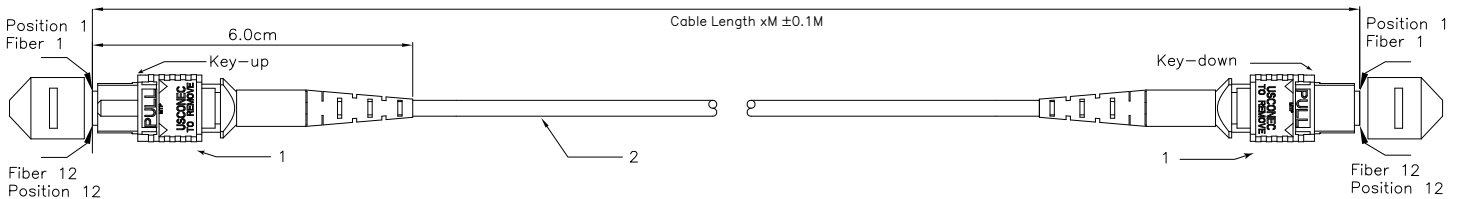

## GT-MPAFF24yS2Y-xM

MTP-APC Female /MTP-APC Female 24-Fiber Method-y Singlemode OS2 9/125 Plenum Cable Yellow- xM

The GigaTech Products **GT-MAPFF24yS2Y-xM** fiber optic patch cord is ideal for short distance patching applications. These fiber optic cables have been built to exceed industry standards and are tested for insertion loss and reflectance on all connectors. They are constructed using Corning glass within UL certified OFNP (Plenum) rated jacket with Kevlar yarn, and are factory terminated resulting in uncompromised performance.

### Fiber:

Core Diameter: 9µm

Cladding Diameter: 125µm

Inner Strength Material: Kevlar

Connector Type (1): MTP/F APC

Connector Style(1): Single

Connector Type (2): MTP/F APC

Connector Style (2): Single

### Jacket:

Jacket Size: 3.5mm

Jacket Style: Multifiber PVC

Jacket Color: Yellow

Fire Rating: OFNP (Plenum)

1	Mode	Ferrule	Housing	Boot	Cap
	SM	24 Fiber SM APC Low Loss	Yellow(PBT)	Black(TPR)	Black(TPR)

2	Category	Jacket O.D.	Jacket Material	Color
	G.65781(9/125um)	∅3.50mm	PVC OFNP	Yellow

## Cable Polarity Options

PIN OUT			
MTP 1		MTP 2	
FIBER COLOR	MTP PIN POSITION KEY UP	FIBER COLOR	MTP PIN POSITION KEY DOWN
BLUE	1	BLUE	13
ORANGE	2	ORANGE	14
GREEN	3	GREEN	15
BROWN	4	BROWN	16
GREY	5	GREY	17
WHITE	6	WHITE	18
RED	7	RED	19
BLACK	8	BLACK	20
YELLOW	9	YELLOW	21
PURPLE	10	PURPLE	22
PINK	11	PINK	23
AQUA	12	AQUA	24
ROW 2			
BLUE	13	BLUE	1
ORANGE	14	ORANGE	2
GREEN	15	GREEN	3
BROWN	16	BROWN	4
GREY	17	GREY	5
WHITE	18	WHITE	6
RED	19	RED	7
BLACK	20	BLACK	8
YELLOW	21	YELLOW	9
PURPLE	22	PURPLE	10
PINK	23	PINK	11
AQUA	24	AQUA	12