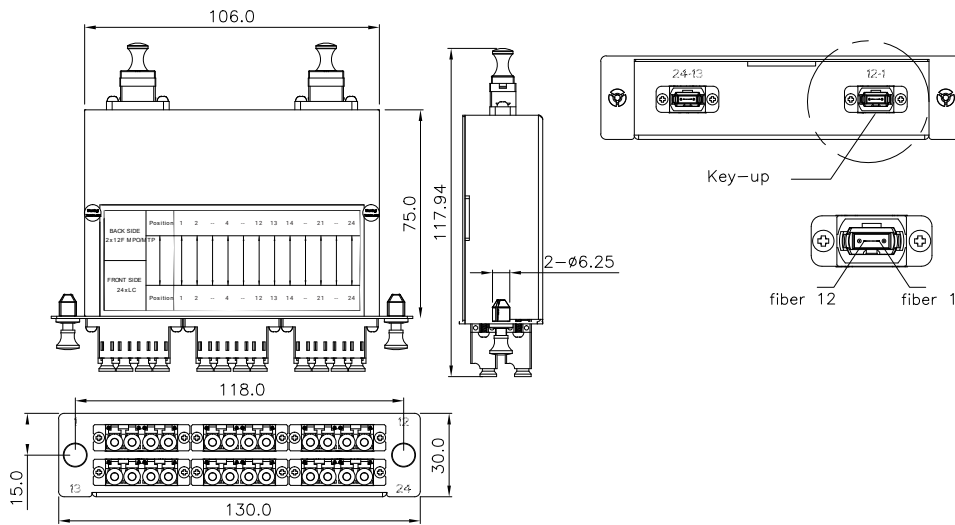

Features:

- 12x LC Duplex Connectors
- Tool-less installation & removal
- Compatible with all LGX panels & enclosures
- Standard TIA/EIA-568.3-D color code

Compliance:

- RoHS Compliant
- ISO9001
- TIA/EIA-568-C.3

Applications:

- FHD Enclosures

Warranty: GigaTech Products Lifetime Warranty

Specifications:

Adapter Type	LC Duplex	Fiber Mode	OM4 50/125µm
LC Ports	12	MTP Ports	2
Fiber Count	Up to 24	Material	SPCC Steel
Insertion Loss	<0.50dB	Polarity	Method B Universal
Dimensions	30.0 x 130.0 x 75.0mm	Application	FHD Enclosures

Product Diagram:

Specifications:

Panel Material: SPCC, 1.5mm thickness
 Dimensions: 1.18" x 5.12" x 2.95" (30.0 x 130 x 75mm)
 Weight: 0.23kg
 Finish: Painted, Black (RAL9005)

Accessory: 2 pcs, Snap Rivet, Male Nylon/Female PC
 Adaptor: 12x LC Duplex