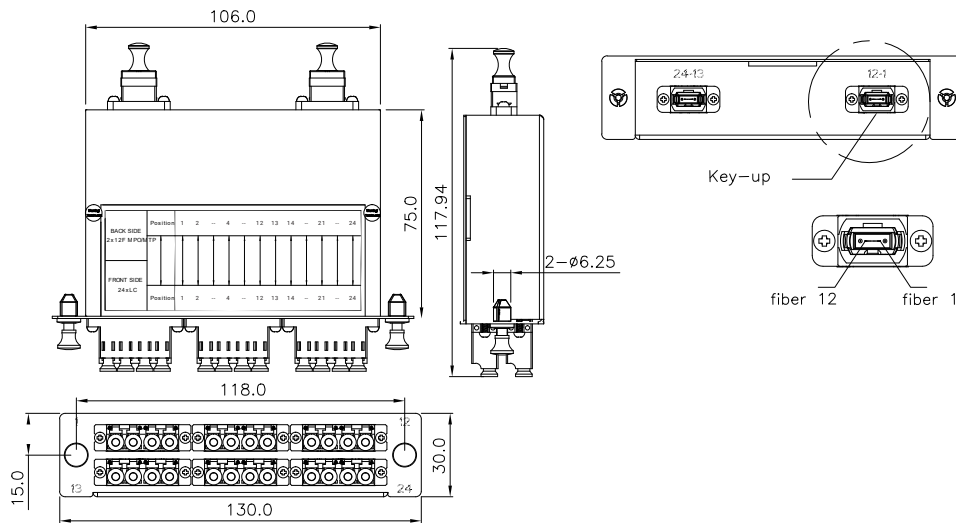

Features:

- 12x LC Duplex Connectors
- Tool-less installation & removal
- Compatible with all LGX panels & enclosures
- Standard TIA/EIA-568.3-D color code

Compliance:

- RoHS Compliant
- ISO9001
- TIA/EIA-568-C.3

Applications:

- FHD Enclosures

Warranty: GigaTech Products Lifetime Warranty

Specifications:

Adapter Type	LC Duplex	Fiber Mode	OM4 50/125µm
LC Ports	12	MTP Ports	2
Fiber Count	Up to 24	Material	SPCC Steel
Insertion Loss	<0.50dB	Polarity	Method A
Dimensions	30.0 x 130.0 x 75.0mm	Application	FHD Enclosures

Product Diagram:

Specifications:

Panel Material: SPCC, 1.5mm thickness
 Dimensions: 1.18" x 5.12" x 2.95" (30.0 x 130 x 75mm)
 Weight: 0.23kg
 Finish: Painted, Black (RAL9005)

Accessory: 2 pcs, Snap Rivet, Male Nylon/Female PC
 Adaptor: 12x LC Duplex