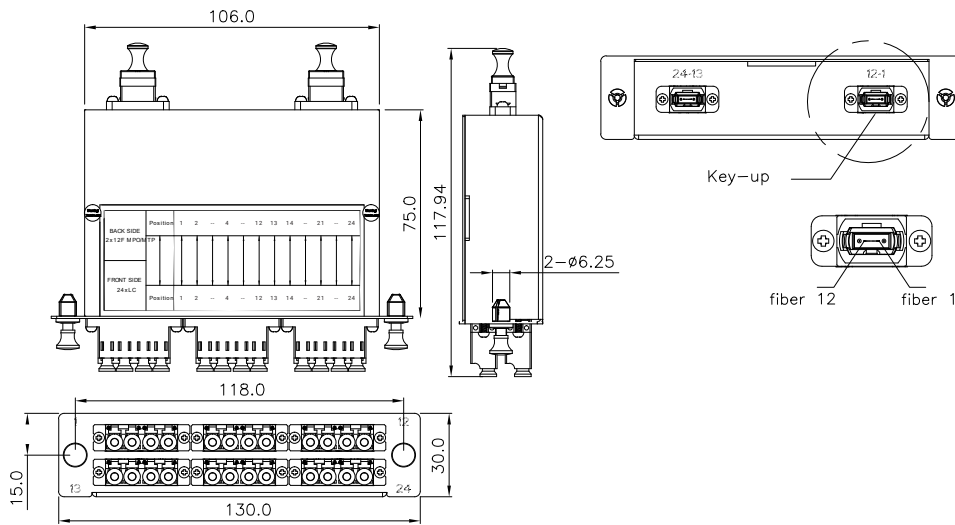

Features:

- 12x LC Duplex Connectors
- Tool-less installation & removal
- Compatible with all LGX panels & enclosures
- Standard TIA/EIA-568.3-D color code

Compliance:

- RoHS Compliant
- ISO9001
- TIA/EIA-568-C.3

Applications:

- FHD Enclosures

Warranty: GigaTech Products Lifetime Warranty

Specifications:

Adapter Type	LC-APC Duplex	Fiber Mode	OS2 9/125µm
LC Ports	12	MTP Ports	2
Fiber Count	Up to 24	Material	SPCC Steel
Insertion Loss	<0.50dB	Polarity	Method B Universal
Dimensions	30.0 x 130.0 x 75.0mm	Application	FHD Enclosures

Product Diagram:

Specifications:

Panel Material: SPCC, 1.5mm thickness
 Dimensions: 1.18" x 5.12" x 2.95" (30.0 x 130 x 75mm)
 Weight: 0.23kg
 Finish: Painted, Black (RAL9005)

Accessory: 2 pcs, Snap Rivet, Male Nylon/Female PC
 Adaptor: 12x LC-APC Duplex