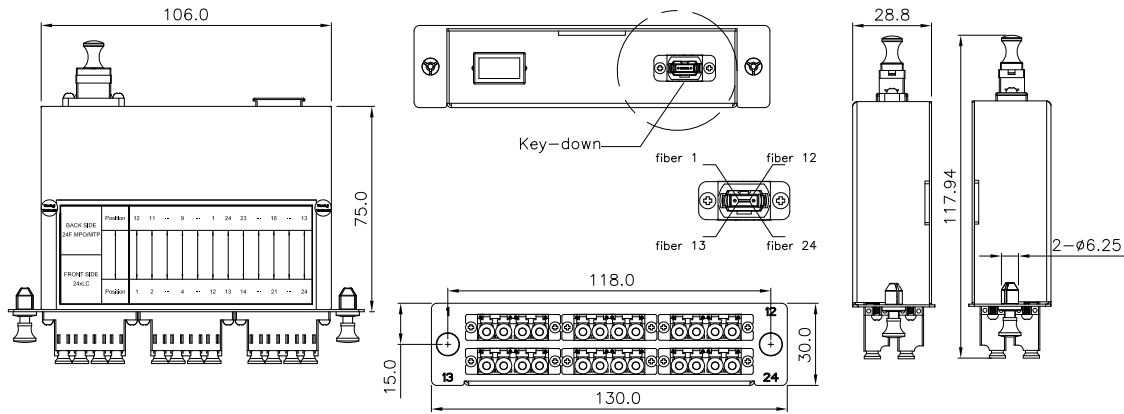

Features:

- 12x LC Duplex Connectors
- 1x 24-pin MTP
- Tool-less installation & removal
- Compatible with all LGX panels & enclosures
- Standard TIA/EIA-568.3-D color code

Compliance:

- RoHS Compliant
- ISO9001
- TIA/EIA-568-C.3

Applications:

- FHD Enclosures

Warranty: GigaTech Products Lifetime Warranty

Specifications:

Adapter Type	LC Duplex	Fiber Mode	OM4 50/125µm
LC Ports	12	MTP Ports	1x 24pin
Fiber Count	Up to 24	Material	SPCC Steel
Insertion Loss	<0.50dB	Polarity	Method A
Dimensions	30.0 x 130.0 x 75.0mm	Application	FHD Enclosures

Product Diagram:

Specifications:

Panel Material: SPCC, 1.5mm thickness
 Dimensions: 1.18" x 5.12" x 2.95" (30.0 x 130 x 75mm)
 Weight: 0.23kg
 Finish: Painted, Black (RAL9005)

Accessory: 2 pcs, Snap Rivet, Male Nylon/Female PC
 Adaptor: 12x LC Duplex

Method A

LC	Straight	MTP
1	↔	12
2	↔	11
3	↔	10
4	↔	9
5	↔	8
6	↔	7
7	↔	6
8	↔	5
9	↔	4
10	↔	3
11	↔	2
12	↔	1

LC Fiber Number	Jacket Color	Fiber Position	MTP Fiber Number
Fiber 1	Aqua	B	Fiber 12
Fiber 2	Pink	A	Fiber 11
Fiber 3	Violet	B	Fiber 10
Fiber 4	Yellow	A	Fiber 9
Fiber 5	Black	B	Fiber 8
Fiber 6	Red	A	Fiber 7
Fiber 7	White	B	Fiber 6
Fiber 8	Gray	A	Fiber 5
Fiber 9	Brown	B	Fiber 4
Fiber 10	Green	A	Fiber 3
Fiber 11	Orange	B	Fiber 2
Fiber 12	Blue	A	Fiber 1