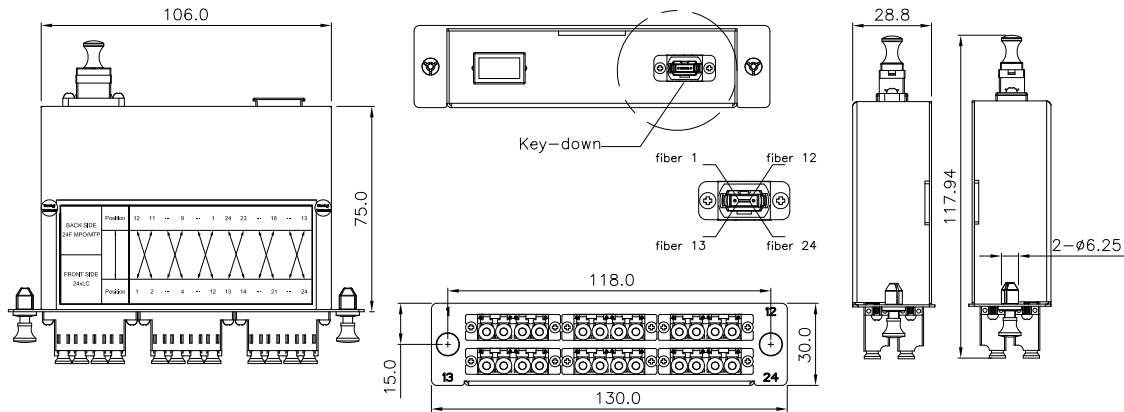

Features:

- 12x LC Duplex Connectors
- 1x 24-pin MTP
- Tool-less installation & removal
- Compatible with all LGX panels & enclosures
- Standard TIA/EIA-568.3-D color code

Compliance:

- RoHS Compliant
- ISO9001
- TIA/EIA-568-C.3

Applications:

- FHD Enclosures

Warranty: GigaTech Products Lifetime Warranty

Specifications:

Adapter Type	LC Duplex	Fiber Mode	OM4 50/125µm
LC Ports	12	MTP Ports	1x 24pin
Fiber Count	Up to 24	Material	SPCC Steel
Insertion Loss	<0.50dB	Polarity	Method A Flipped
Dimensions	30.0 x 130.0 x 75.0mm	Application	FHD Enclosures

Product Diagram:

Specifications:

Panel Material: SPCC, 1.5mm thickness
 Dimensions: 1.18" x 5.12" x 2.95" (30.0 x 130 x 75mm)
 Weight: 0.23kg
 Finish: Painted, Black (RAL9005)

Accessory: 2 pcs, Snap Rivet, Male Nylon/Female PC
 Adaptor: 12x LC Duplex