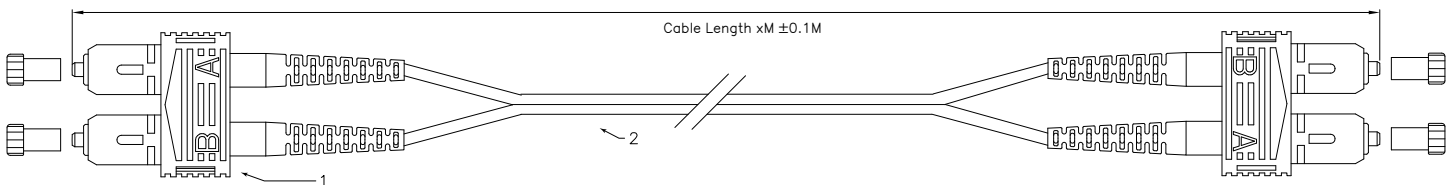

## GT-SCSCDM20-xM

SC/SC Duplex Multimode OM2 50/125 Cable Orange- xM

The GigaTech Products **GT-SCSCDM20-xM** fiber optic patch cords are ideal for short distance patching applications. These fiber optic cables have been built to exceed industry standards and are tested for insertion loss and reflectance on all connectors. They are constructed using Corning glass within UL certified OFNR (Riser) rated jacket with Kevlar yarn, and are factory terminated resulting in uncompromised performance.

### Performance:

Insertion Loss (max.): 0.3dB  
 Storage Temperature: -40°C +80°C  
 Operation Temperature: -20°C +70°C  
 Mating Durability: <0.2dB  
 Attenuation dB/km max.: 1.0

### Fiber:

Core Diameter: 50µm  
 Cladding Diameter: 125µm  
 Inner Strength Material: Kevlar  
 Connector Type (1): SC  
 Connector Style(1): Duplex  
 Connector Type (2): SC  
 Connector Style (2): Duplex

### Jacket:

Jacket Size: 2mm  
 Jacket Style: Duplex Zipcord PVC  
 Jacket Color: Orange  
 Fire Rating: OFNR (Riser)

1	Mode	Ferrule	Housing	Clip	Boot	Tube	Cap
	MM	Zirconia(Ø2.5mm)	Ivory(PBT)	Ivory(ABS)	Red/Black	White/Yellow(PVC)	Clear(PE)